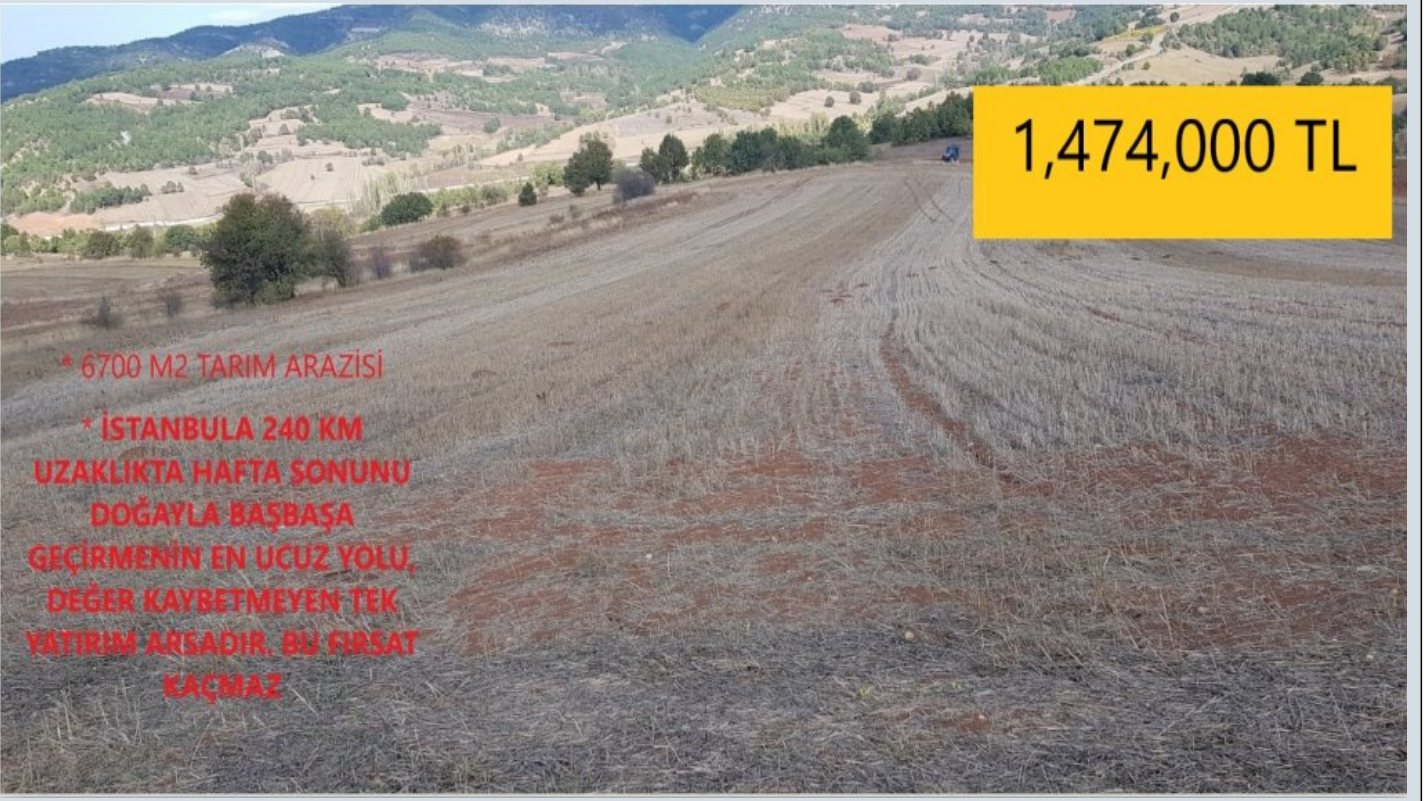

SORGUNCUKAHİLER KÖYÜNE VE ANA YOLA 1 KM UZAKLIKTA, 6700 M2 MÜSTAKİL TARLA Bilecik / Yenipazar

For Sale - Field 1,474,000 TL | 6,700 m2 Bilecik / Yenipazar

For Sale Term : Yes

Deed Status : Detached Parcels

Faks -

Vişne Sokak

Pendik / Çarşı

34890 , İstanbul

* Location : Nature View, Close to Road,